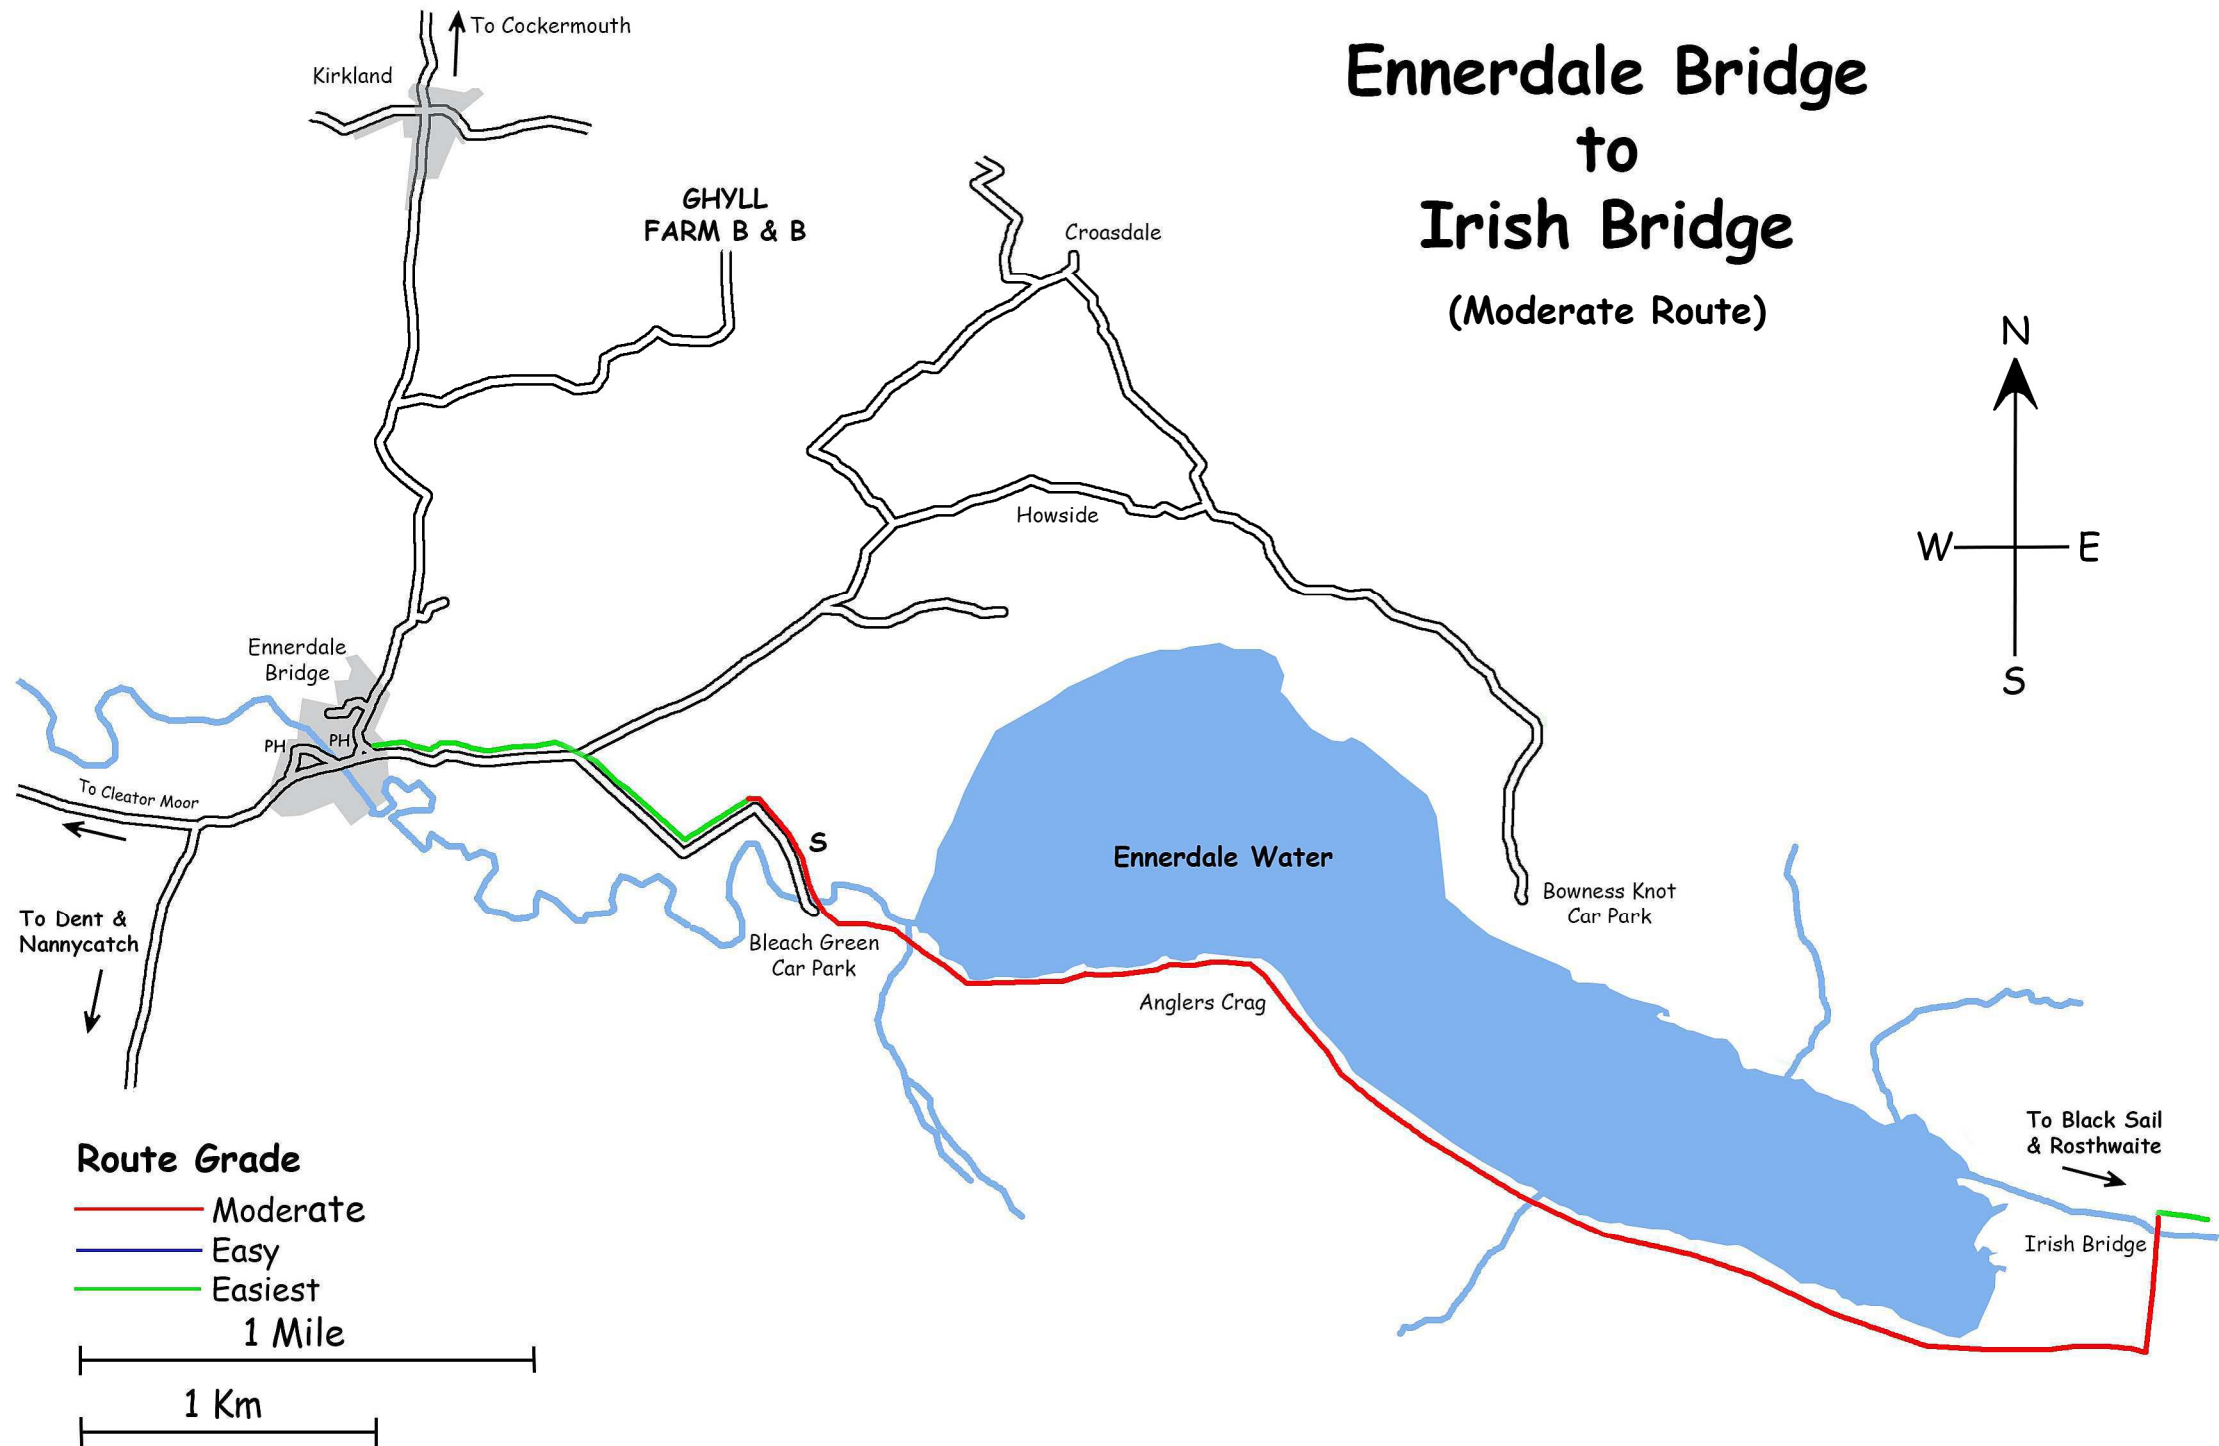

Ennerdale Bridge to Irish Bridge

(Moderate Route)

TrackLogs Route Card : South Route, Start Time 09:00 (Hill Walking)

 From	 To	 Bearing	 Leg Dista...	 Alt Gain	 Alt Loss	 Information
Village Centre (NY 069 158)	Broadmoor (NY 077 158)	091 Degs	0.5 miles	16 m	0 m	
Broadmoor (NY 077 158)	Bleach Green (NY 085 153)	124 Degs	0.7 miles	11 m	15 m	
Bleach Green (NY 085 153)	Robin Hood's Chair (NY 100 151)	096 Degs	1.0 miles	46 m	27 m	
Robin Hood's Chair (NY 100 151)	Lake End (NY 130 138)	113 Degs	2.1 miles	74 m	73 m	
Lake End (NY 130 138)	Irish Bridge (NY 130 142)	004 Degs	0.3 miles	15 m	19 m	
Totals			4.6 miles	162 m	134 m	