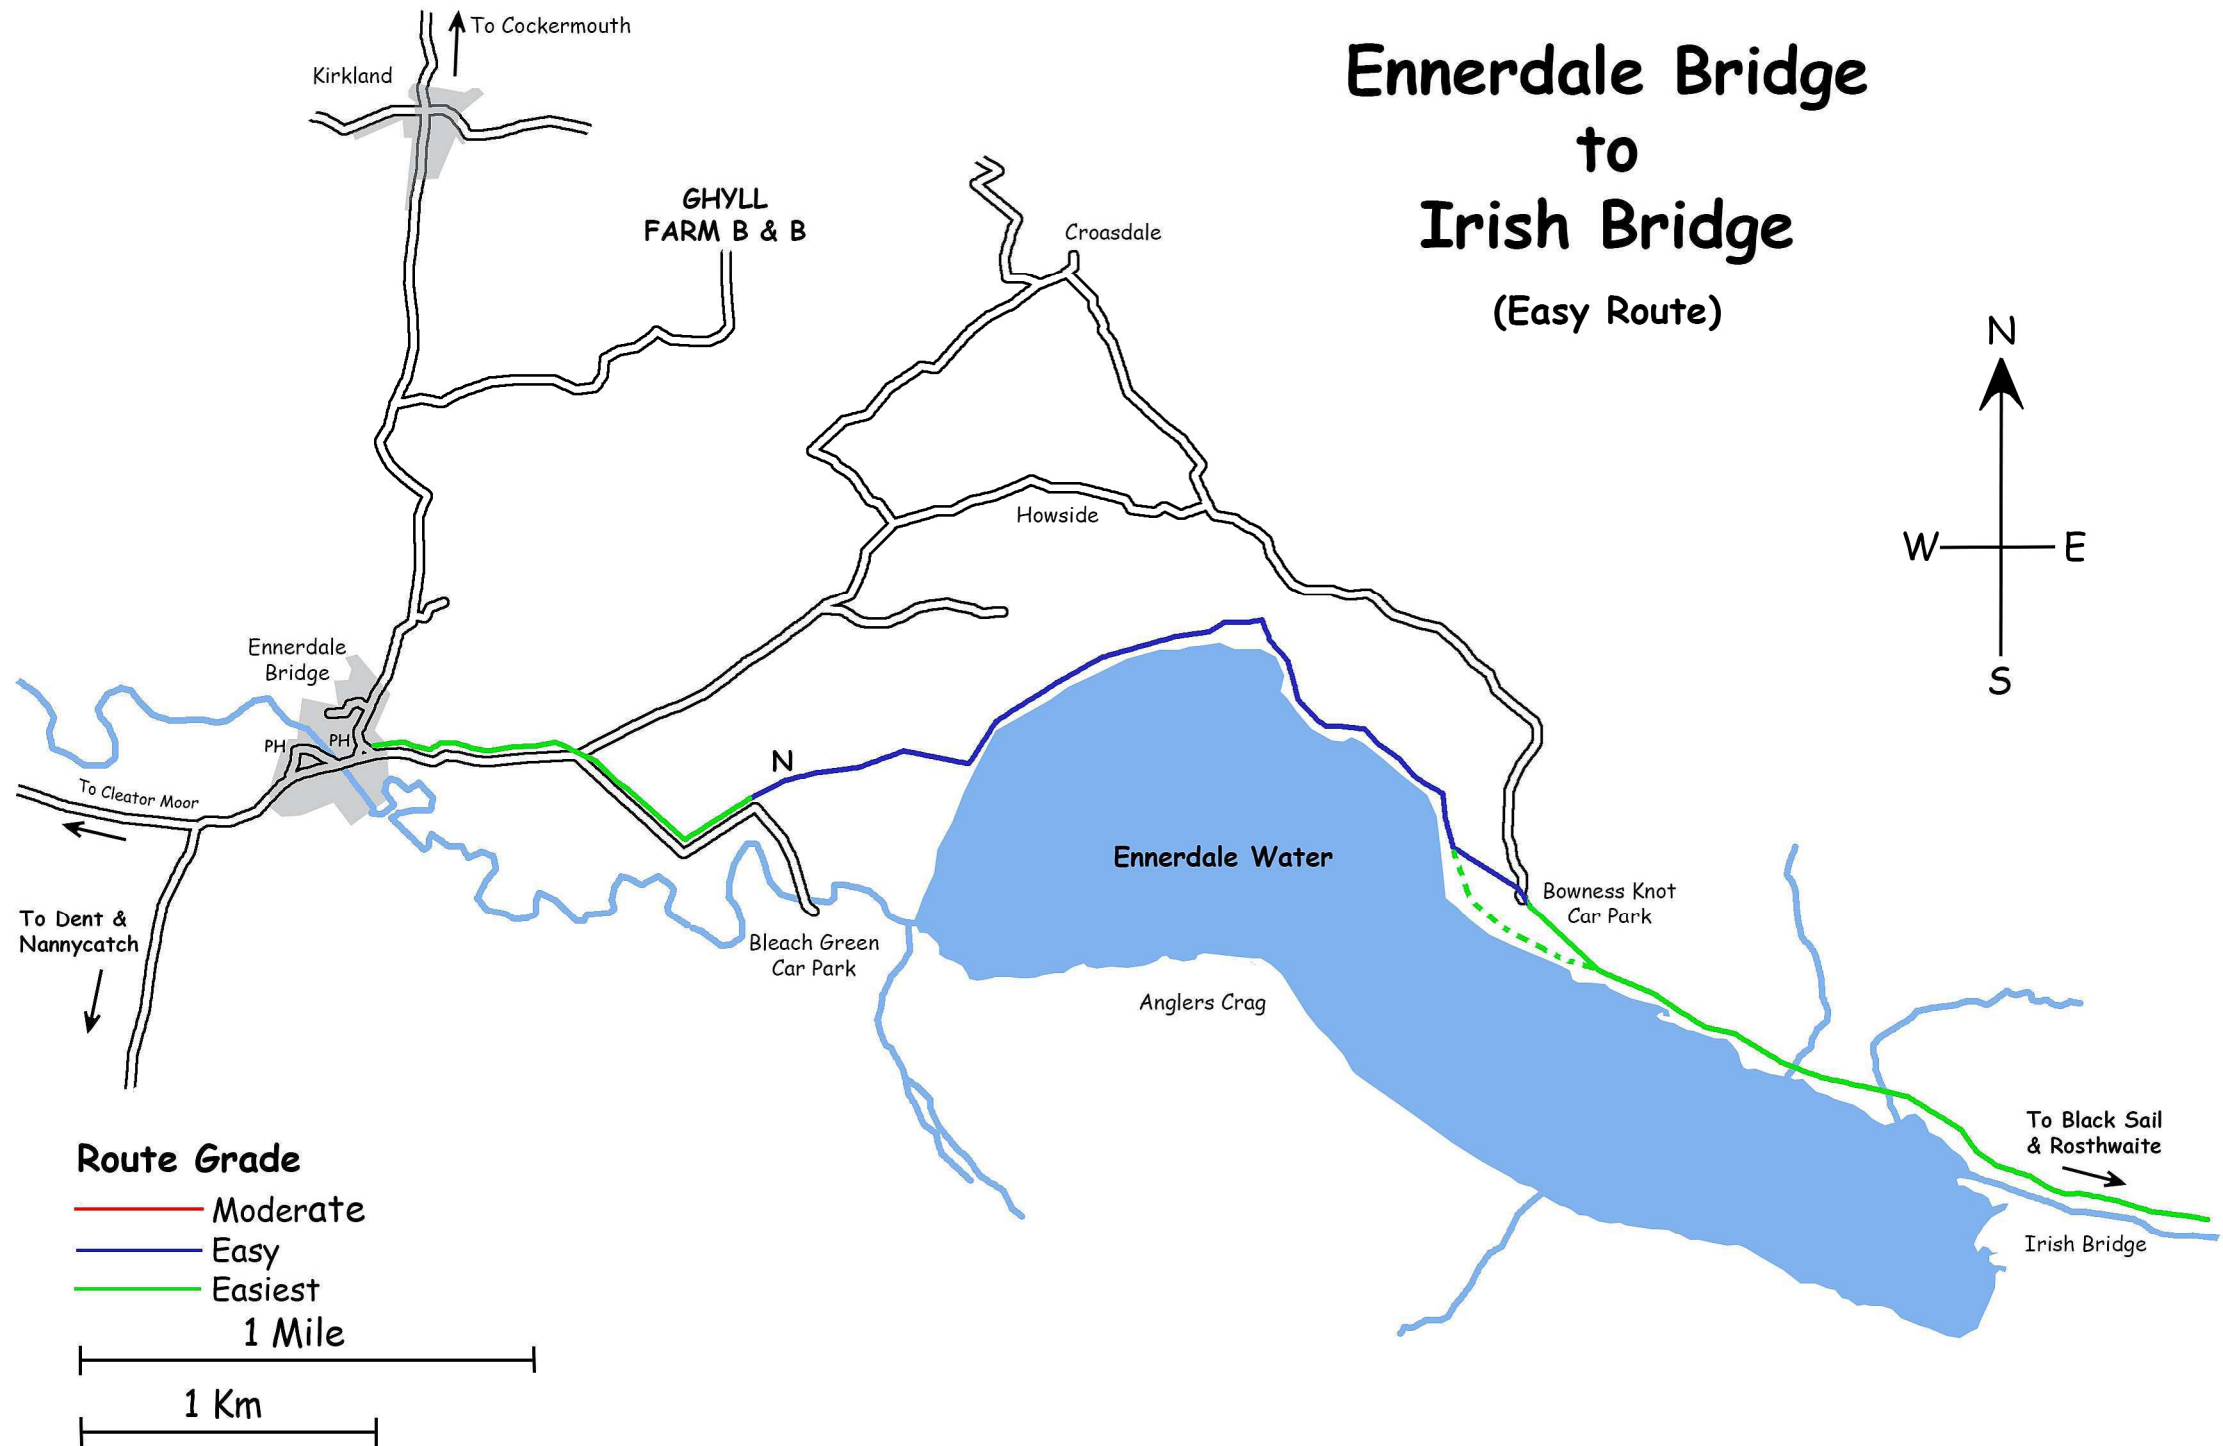

# Ennerdale Bridge to Irish Bridge

## (Easy Route)

### Route Grade

- Moderate
- Easy
- Easiest

TrackLogs Route Card : N Route, Start Time 09:00 (Hill Walking)

 From	 To	 Bearing	 Leg Dista...	 Alt Gain	 Alt Loss	 Information
Village Centre (NY 070 158)	Broadmoor (NY 077 158)	091 Degs	0.5 miles	16 m	0 m	
Broadmoor (NY 077 158)	Sawdust Lonning (NY 083 156)	105 Degs	0.5 miles	8 m	4 m	
Sawdust Lonning (NY 083 156)	West Shore (NY 090 157)	081 Degs	0.5 miles	4 m	15 m	
West Shore (NY 090 157)	Bowness Knot (NY 109 152)	104 Degs	1.6 miles	50 m	22 m	
Bowness Knot (NY 109 152)	Irish Bridge (NY 130 142)	116 Degs	1.5 miles	36 m	46 m	
Totals			4.5 miles	114 m	87 m	